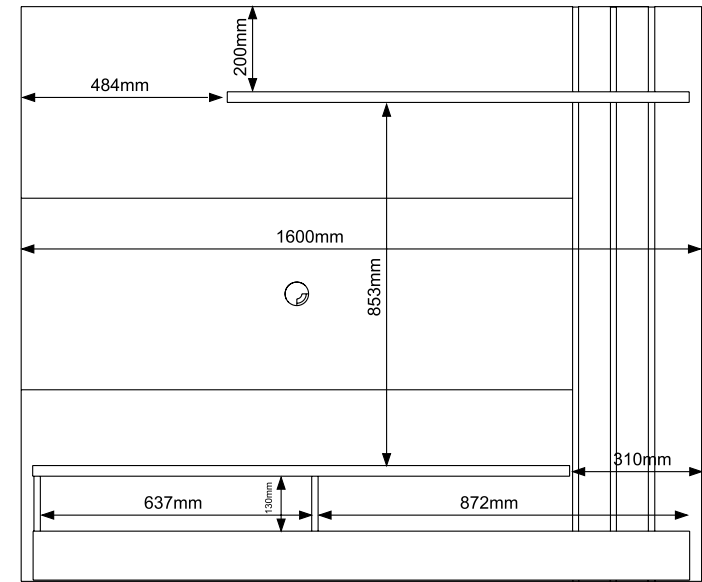

- MDP
- Design Moderno
- Tampo e Prateleira em 25mm

55 Pol.

*Em função dos diferentes modelos de TVs, é aconselhável a verificação das medidas do equipamento antes da compra.