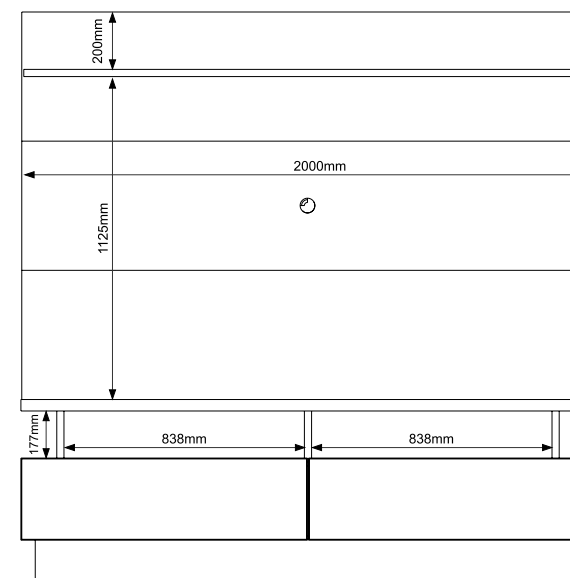

# Home Theater *London*

Castanho

Canela/Off White

Detalhe Gavetas

Ipê

2000mm

400mm

2000mm