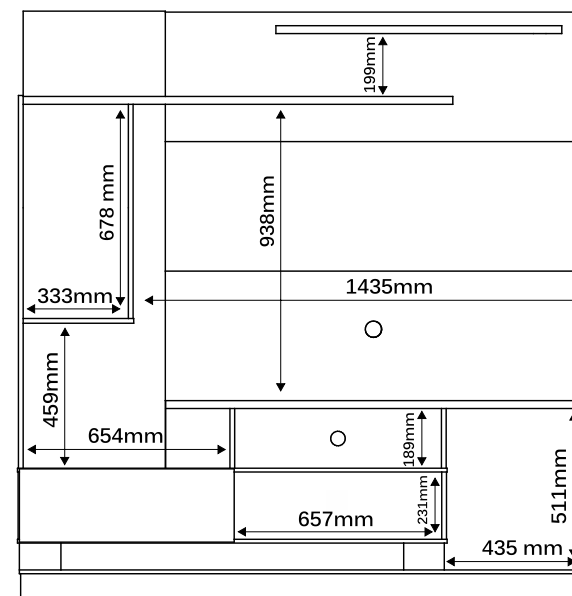

- MDP
- Luminária LED
- Porta de Correr
- Tampo e Prateleira em 25mm
- Pés PVC Incluso

50 Pol.

*Em função dos diferentes modelos de TVs, é aconselhável a verificação das medidas do equipamento antes da compra.

LUMINÁRIA LED