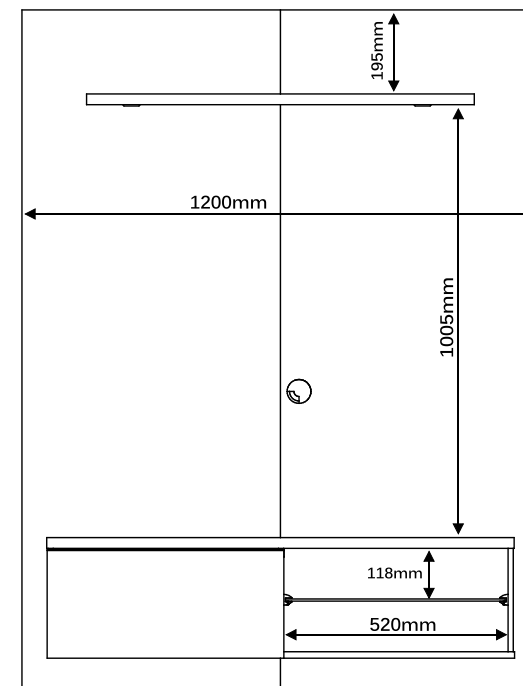

- MDP / MDF
- Porta Basculante
- Puxador em Alumínio
- Prateleira em Vidro Temperado

- Luminária em LED
- Compacto
- Kit Espelho Opcional

46 Pol.

*Em função dos diferentes modelos de TVs, é aconselhável a verificação das medidas do equipamento antes da compra.

SUPORTE P/ TV OPCIONAL

LUMINÁRIA LED

KIT ESPELHO OPCIONAL