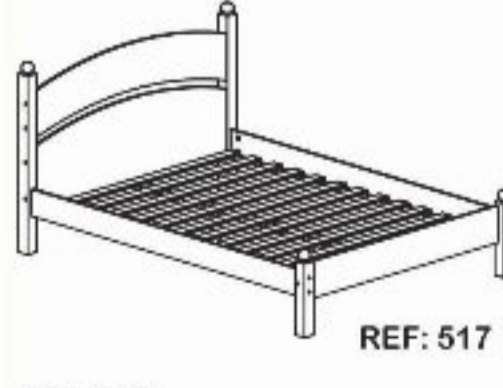

CAMA CASAL

REF: 517

140x190

REF: 1000