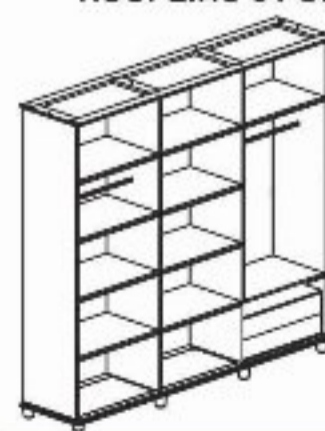

ROUPEIRO 2 PORTAS

Alt. 2340mm
Comp. 900mm
Prof. 570mm

REF: 932

ROUPEIRO 3 PORTAS

Alt. 2340mm
Comp.1300mm
Prof. 570mm

REF: 933

ROUPEIRO 4 PORTAS

Alt. 2340mm
Comp.1730mm
Prof. 570mm

REF: 934

ROUPEIRO 5 PORTAS

Alt. 2340mm
Comp.2130mm
Prof. 570mm

REF: 935

ROUPEIRO 6 PORTAS

Alt. 2340mm
Comp.2550mm
Prof. 570mm

REF: 936

COMÔDA 4 GAVETAS