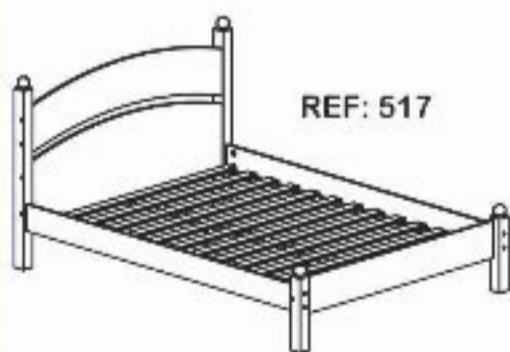

CAMA CASAL

REF: 517

140x190