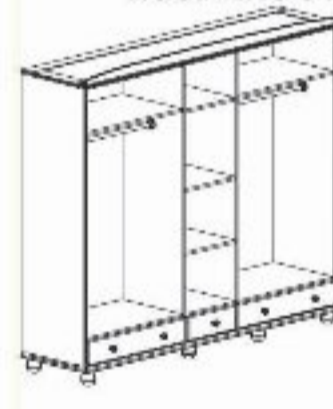

ROUPEIRO 5 PORTAS

Alt. 1965mm
Comp.2161mm
Prof. 525mm

REF: 305