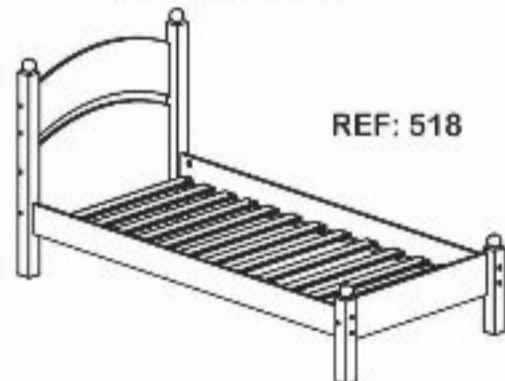

REF: 518

90x190

ROUPEIRO 2 PORTAS

Alt. 2260mm
Comp. 900mm
Prof. 570mm

REF: 512

ROUPEIRO 3 PORTAS

Alt. 2260mm
Comp. 1300mm
Prof. 570mm

REF: 513