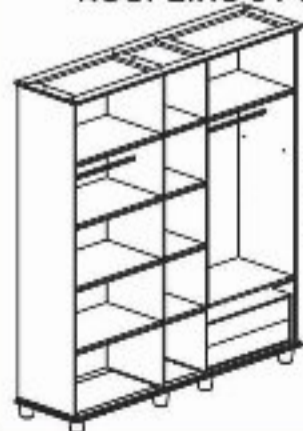

DORMITÓRIO BELÉM SICILIANO

CAMA CASAL

REF: 520

140x190

GAVETEIRO

REF: 938

Alt.427mm
Comp.806mm
Prof. 450mm

90x190

ROUPEIRO 2 PORTAS

Alt. 2340mm
Comp. 900mm
Prof. 570mm

REF: 932

ROUPEIRO 3 PORTAS

Alt. 2340mm
Comp.1300mm
Prof. 570mm

REF: 933

ROUPEIRO 4 PORTAS

Alt. 2340mm
Comp.1730mm
Prof. 570mm

REF: 934

ROUPEIRO 5 PORTAS

Alt. 2340mm
Comp.2130mm
Prof. 570mm

REF: 935

ROUPEIRO 6 PORTAS

Alt. 2340mm
Comp.2550mm
Prof. 570mm

REF: 936

COMÔDA 4 GAVETAS