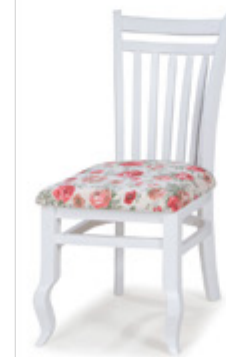

Cadeira Flórida

Sem braço

REF. 3195 | C 490mm x L 490mm x A 980mm

Com braço

REF. 3597 | C 490mm x L 550mm x A 980mm