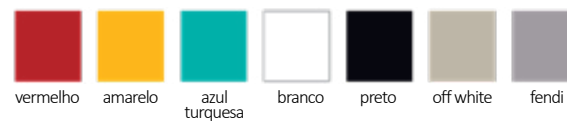

Cadeira Madri

Com braço

REF. 3191 | C 550mm x L 840mm x A 930mm

Sem braço

REF. 3190 | C 550mm x L 840mm x A 930mm